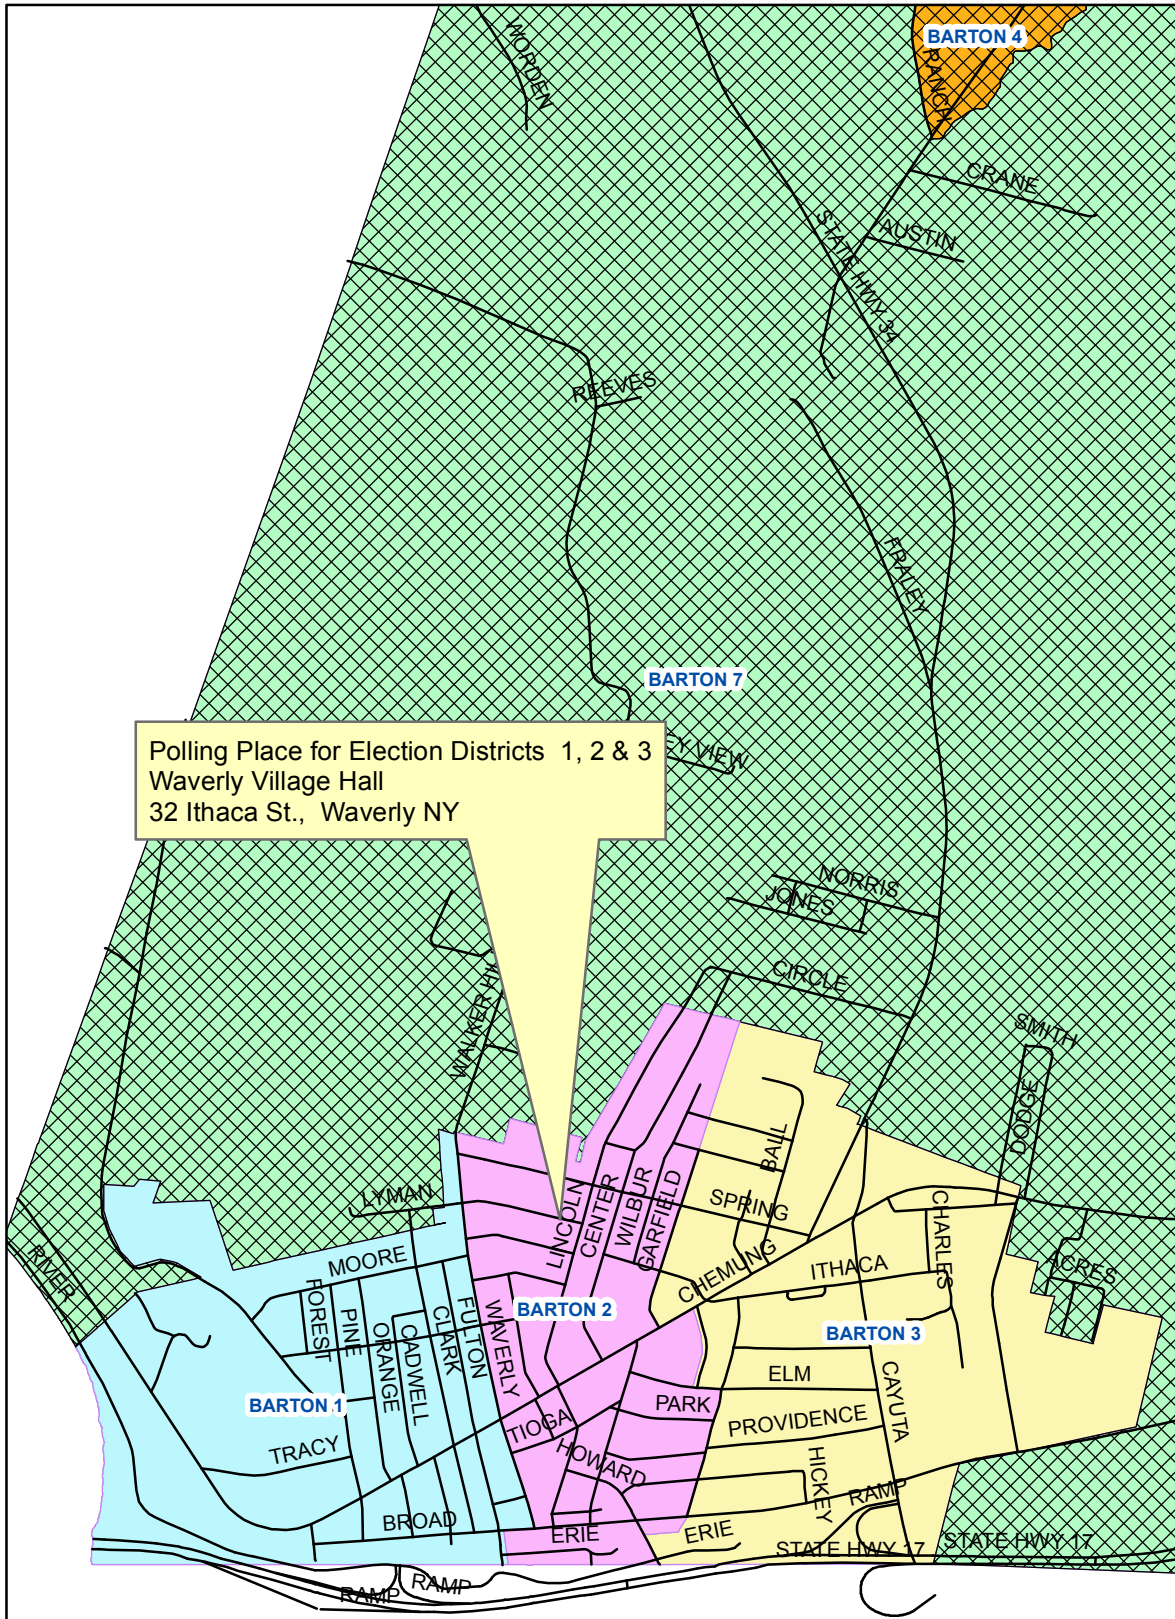

Tioga County Election Districts 2014 Consolidation Barton 1, 2 and 3

Board of Elections
John Langan & Bernadette Toombs
56 Main Street
Owego, New York 13827
Ph: (607) 687-8261
Published January 2014

This map is intended for presentation only. Tioga County has made every effort to ensure the accuracy of the information on this map. However, the map is not guaranteed accurate.