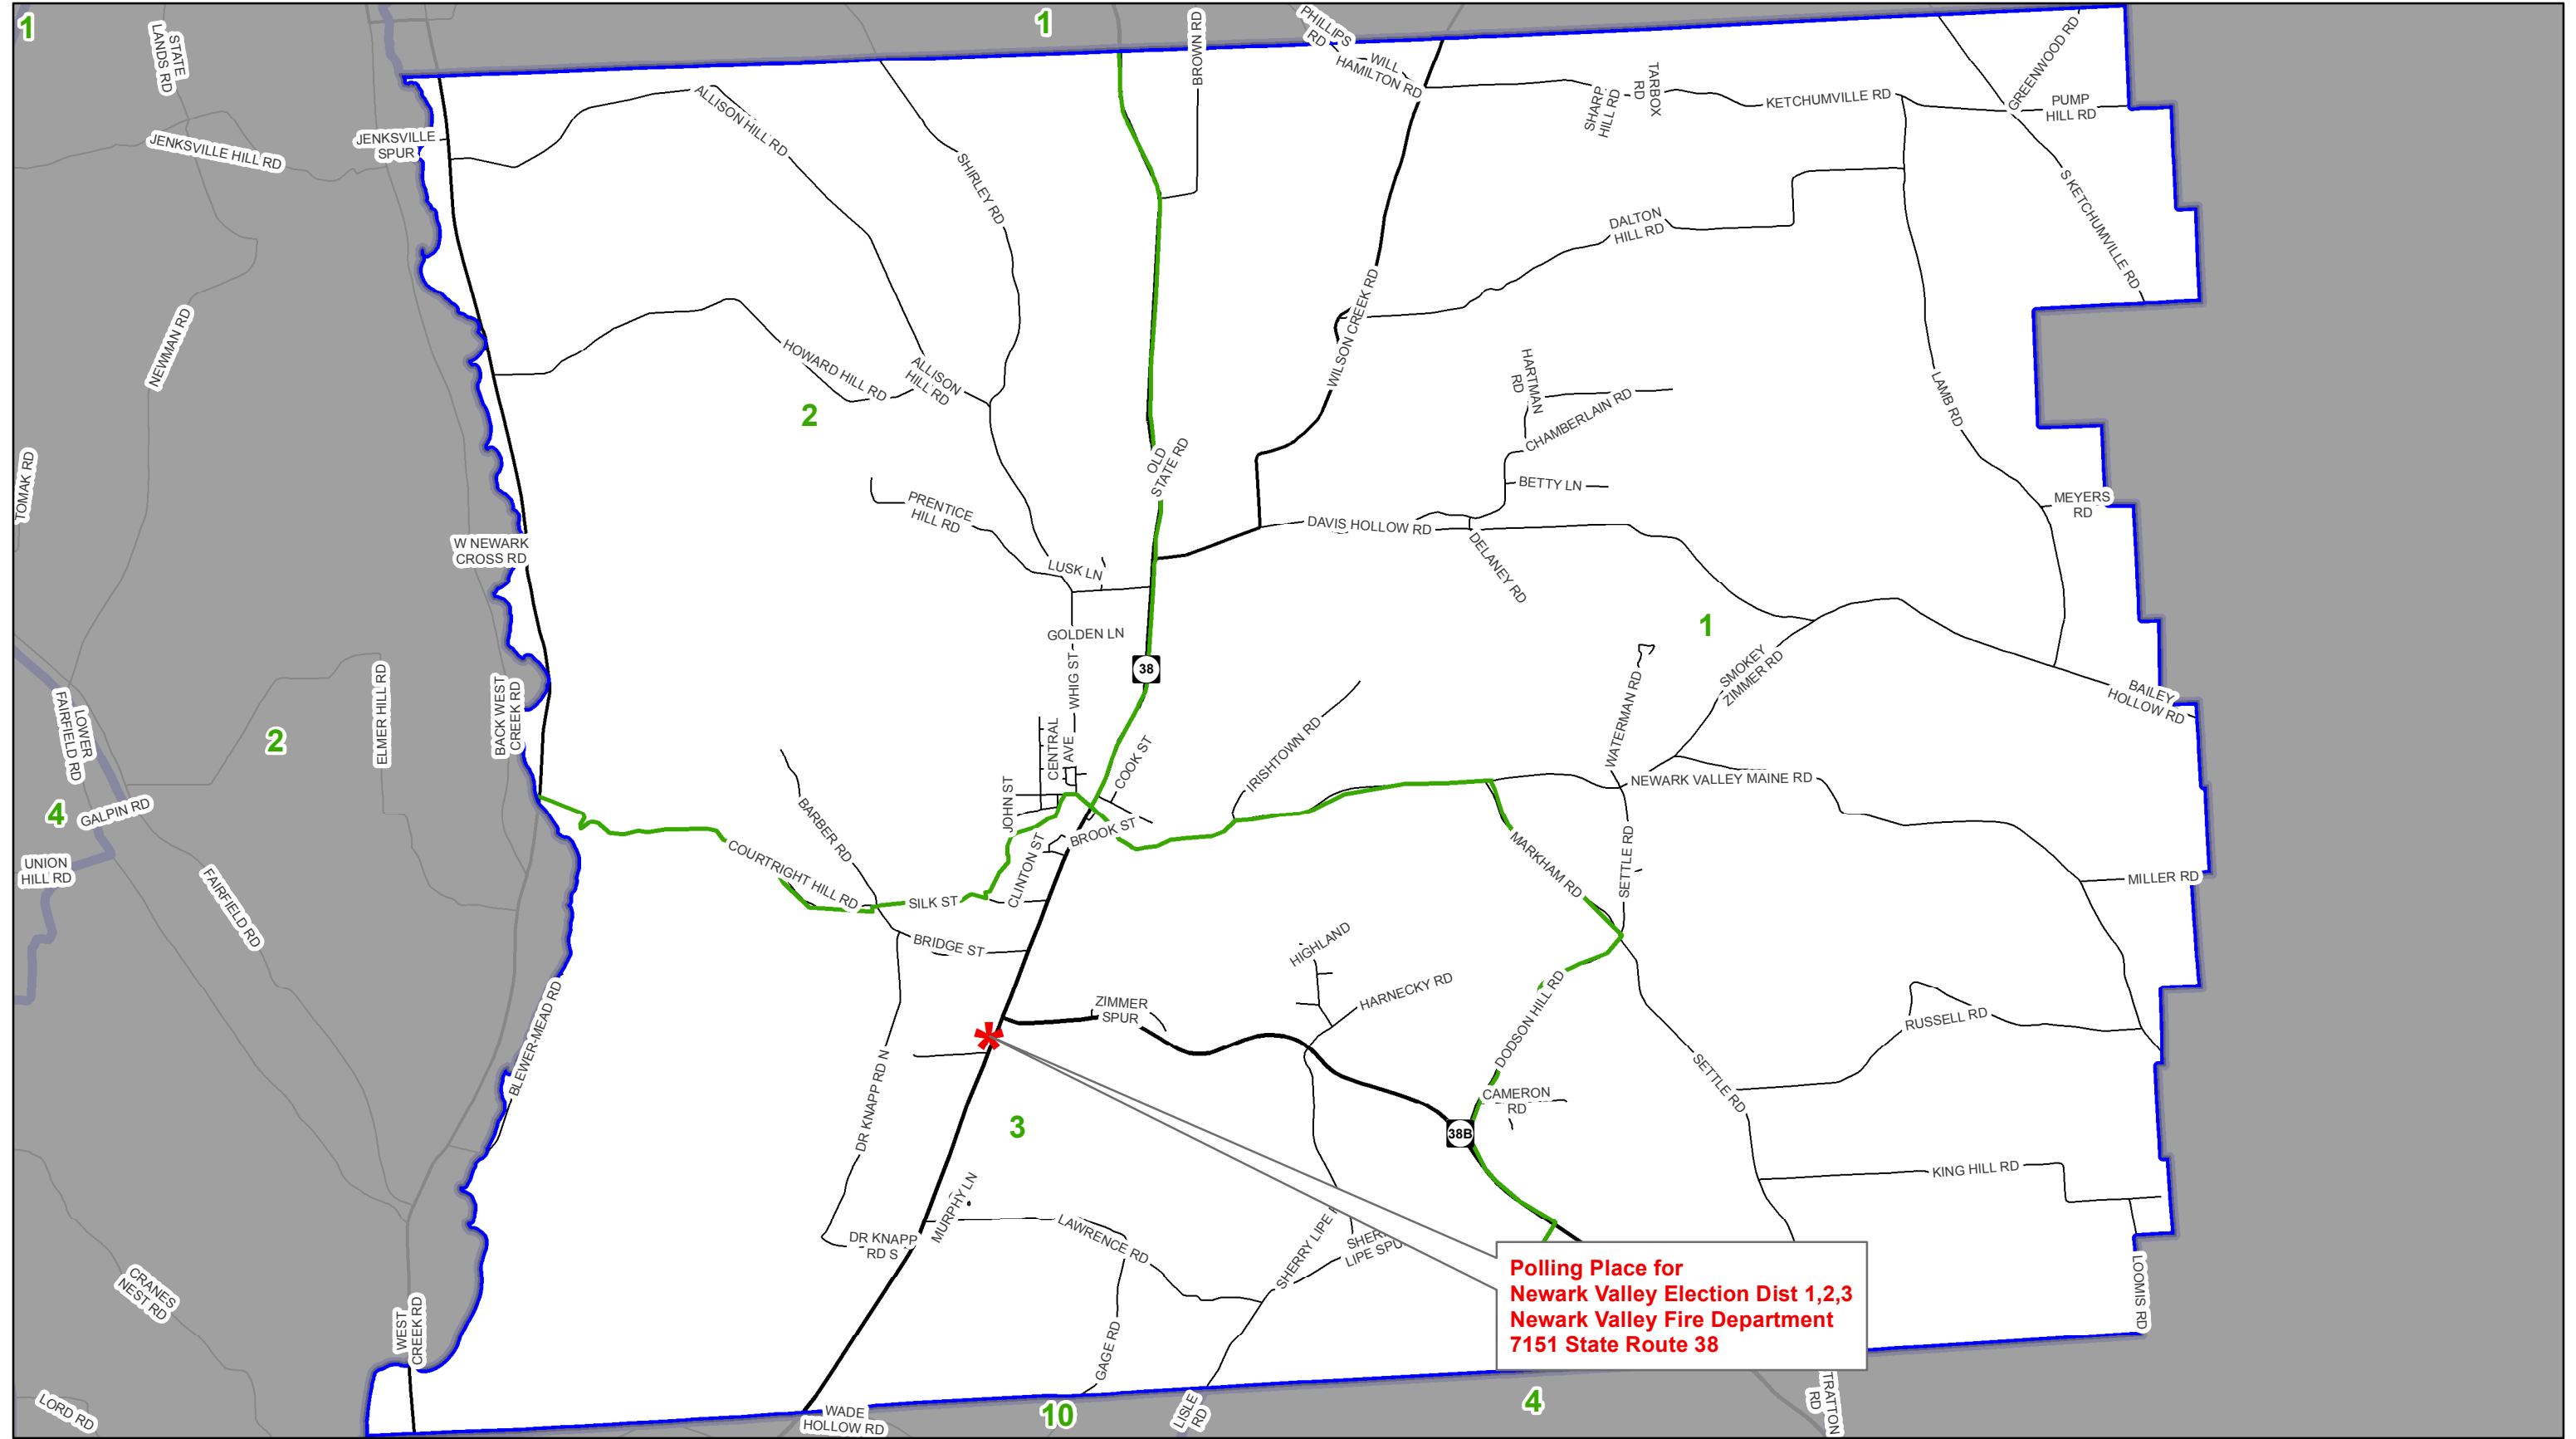

## Newark Valley 1,2,3

© Copyright / Disclaimer: This map is intended for presentation only. Tioga County has made every effort to ensure the accuracy of the information provided on this map. However, the map is not guaranteed accurate.

Board of Elections  
John Langan & Bernadette Toombs  
56 Main Street  
Owego, New York 13827  
Ph: (607) 687-8261

Map Publication Date:  
February 2013

- \* Polling Place
- Polling Districts
- Election Districts