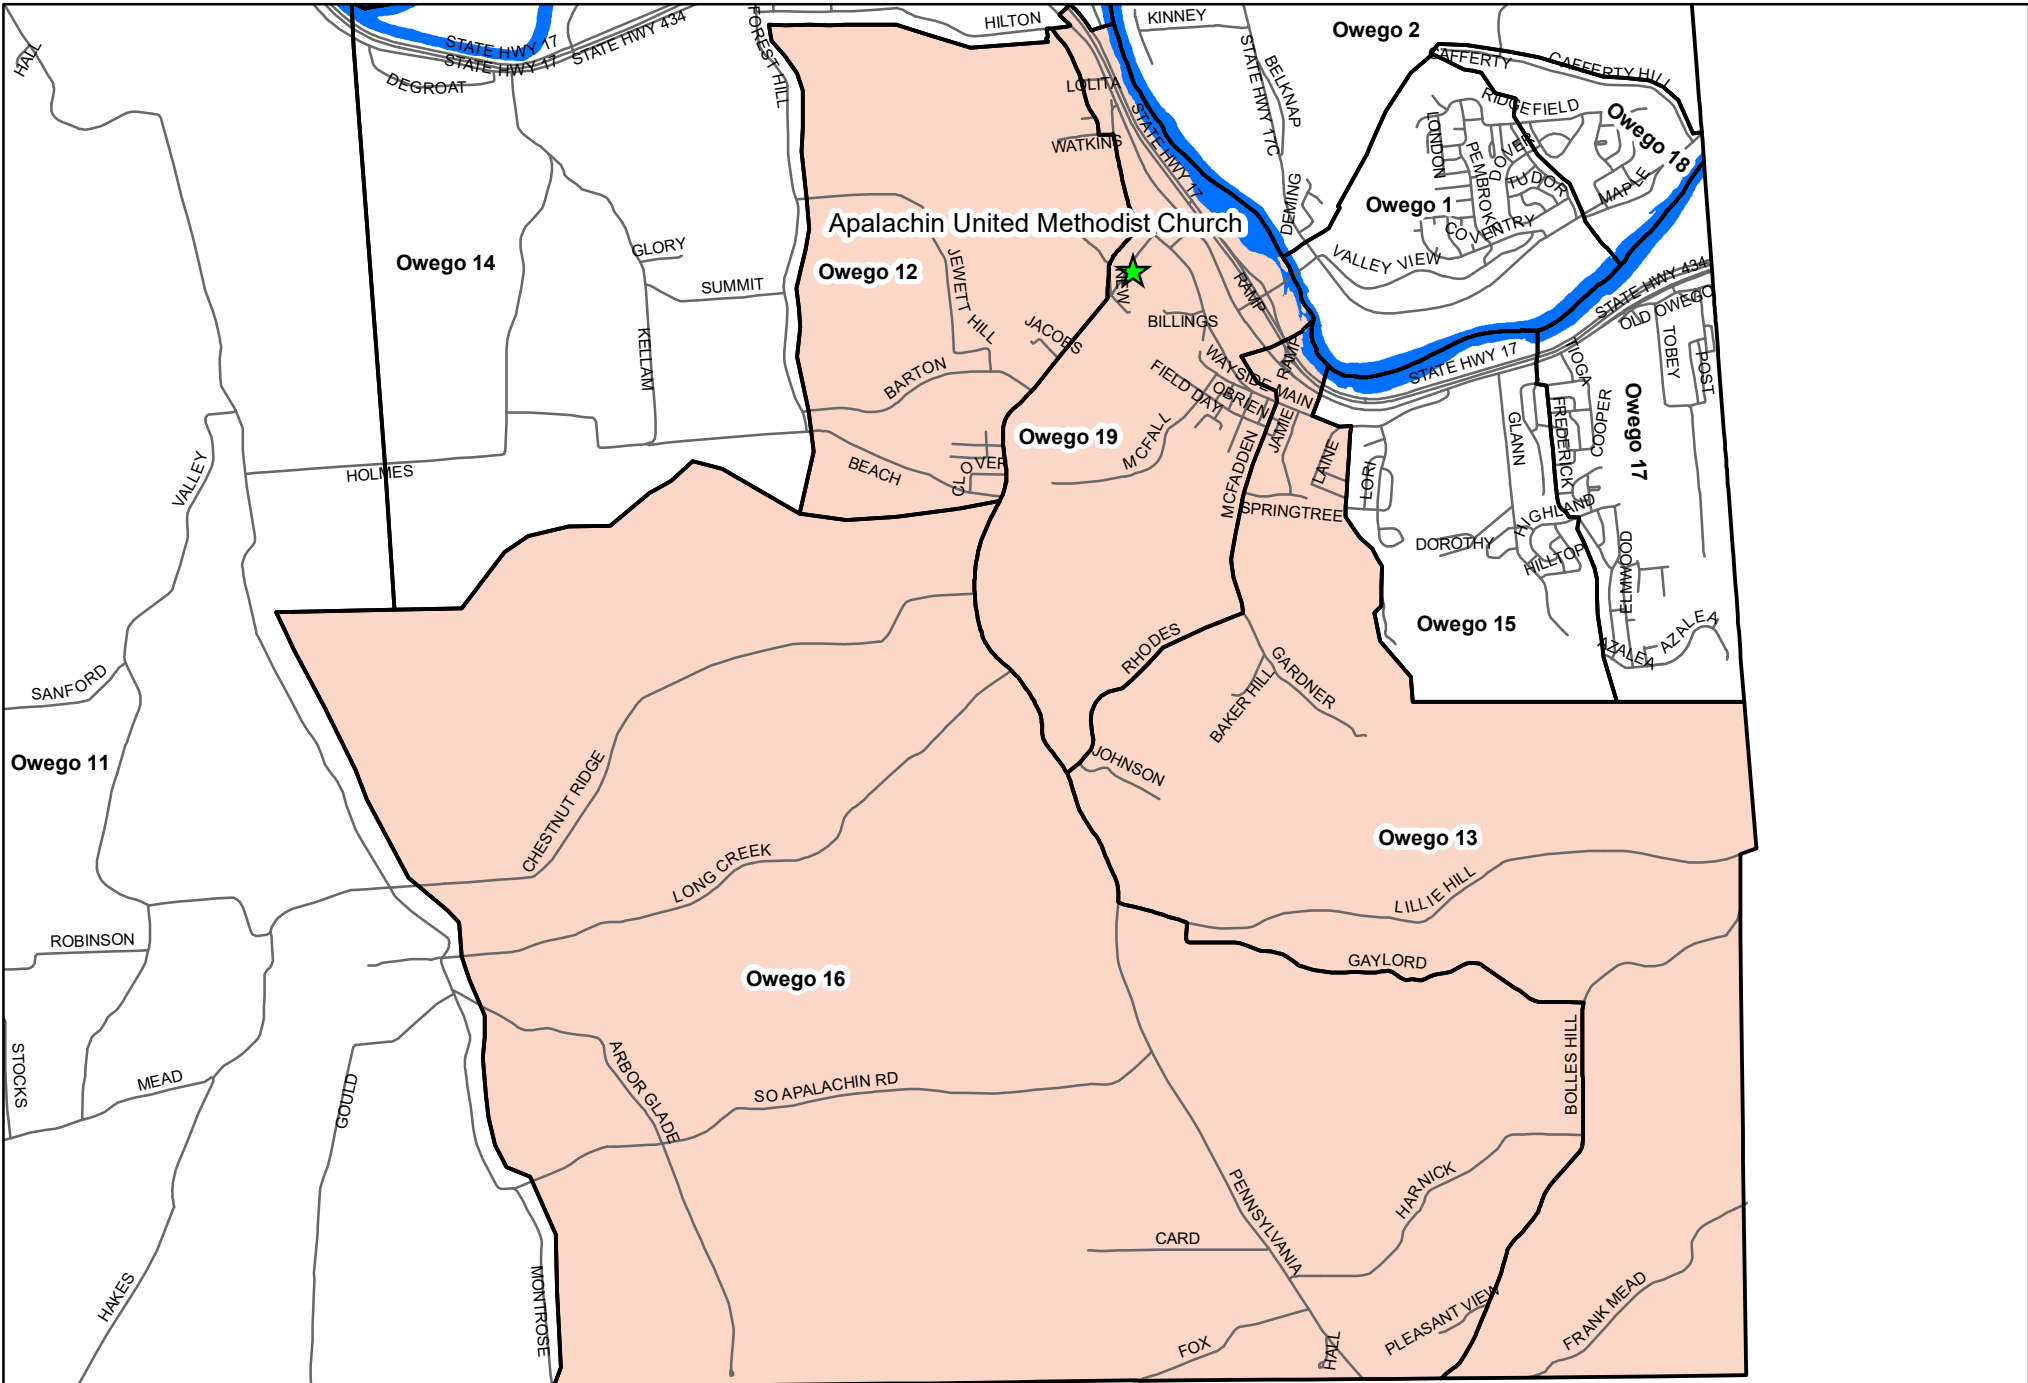

# Tioga County Polling Districts

## Owego 12,13,16,19

-  Polling Places
-  Election Districts
-  Roads

Tioga County Board of Elections  
 Bernadette Toombs & James Wahls  
 1062 State Route 38, Owego, New York 13827  
 Ph: (607) 687-8261

Map Publication Date:  
 March 2019

Tioga County makes no representations or warranties as to the accuracy or reliability of any information, resources or data provided, produced, compiled or otherwise utilized by any person, corporation or entity for any purpose whatsoever. The user or any third party may not rely upon the accuracy or reliability of such information, resources or data. Any user or third party assumes all risks and liability in the utilization of any information, resources or data.