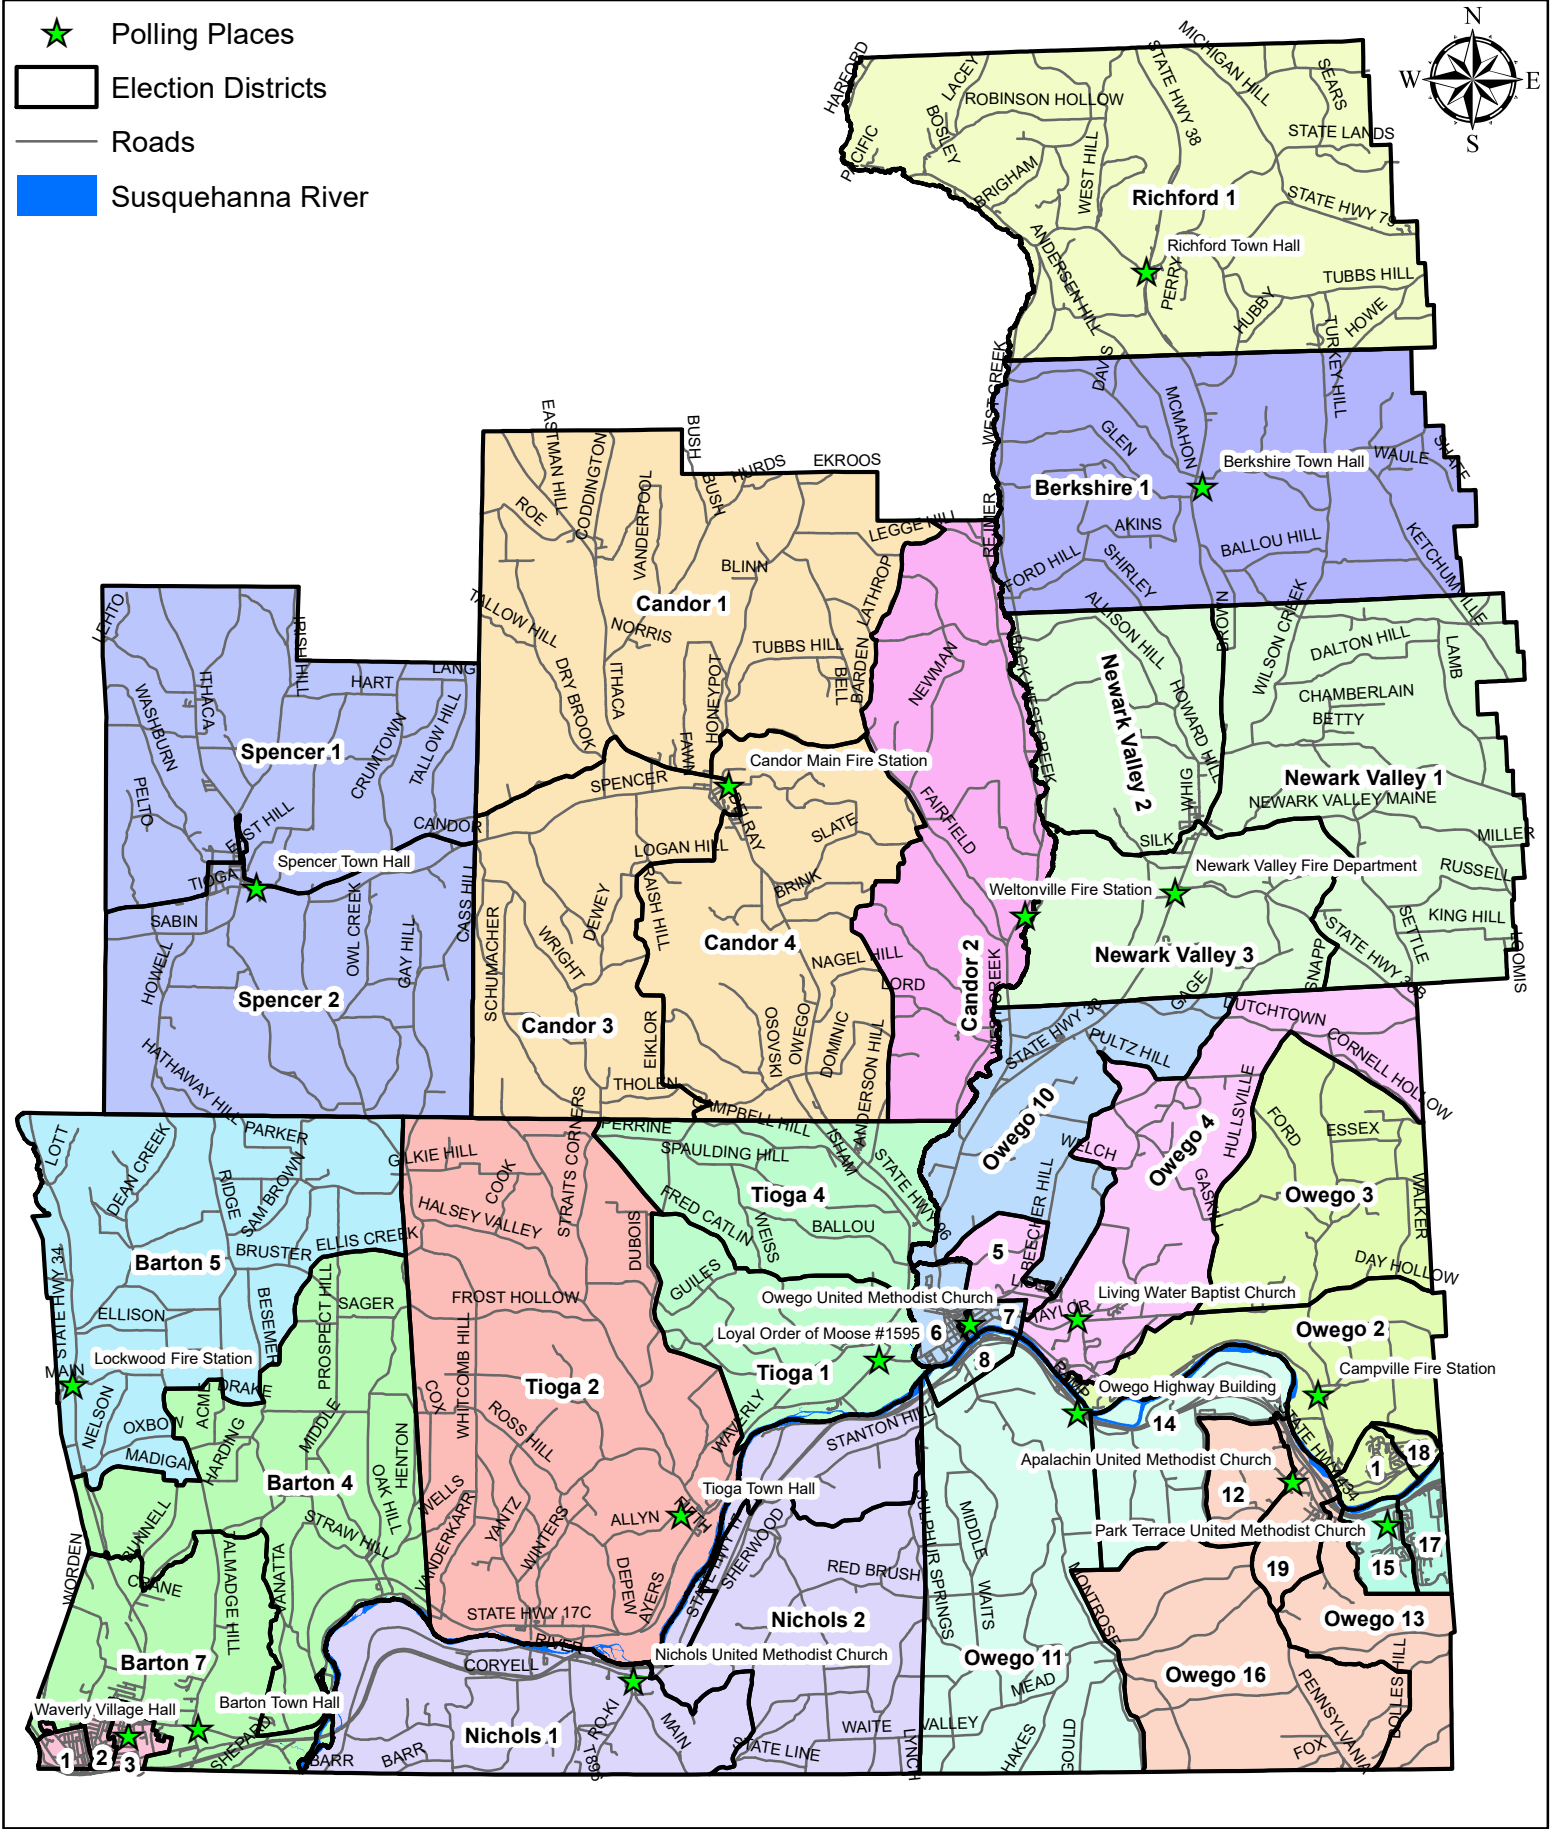

Tioga County Election Districts by Polling District

Tioga County Board of Elections
Bernadette Toombs & James Wahls
1062 State Route 38, Owego, New York 13827
Ph: (607) 687-8261

Map Publication Date:
April 2021

- ★ Polling Places
- Election Districts
- Roads
- Susquehanna River

Tioga County makes no representations or warranties as to the accuracy or reliability of any information, resources or data provided, produced, compiled or otherwise utilized by any person, corporation or entity for any purpose whatsoever. The user or any third party may not rely upon the accuracy or reliability of such information, resources or data. Any user or third party assumes all risks and liability in the utilization of any information, resources or data.